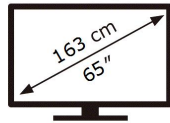

ENERGY

SAMSUNG

QE65QN800AT

242 kWh/1000h

ABCDEF **G**

328 kWh/1000h

7680 px

4320 px