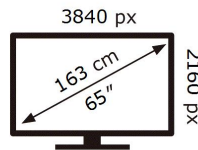

**ENERGY**

SAMSUNG

QE65QN85AAT

**101** kWh/1000h

ABCDEF **G**

**193** kWh/1000h

2019/2013