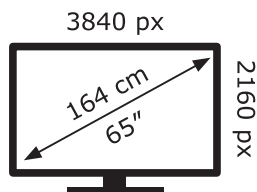

ENERG ⚡

LG Electronics

65UQ70006LB

135 kWh/1000h

ABCDEF**G**

155 kWh/1000h

2019/2013