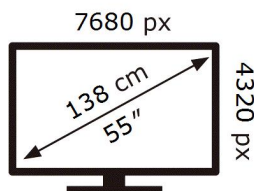

ENERG

SAMSUNG

QE55QN700BT

193 kWh/1000h

ABCDEF **G**

HDR

269 kWh/1000h

2019/2013