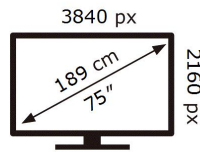

**ENERGY**

SAMSUNG

QE75Q70AAT

**115** kWh/1000h

ABCDEF **G**

**213** kWh/1000h

2019/2013