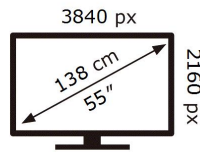

ENERGY

SAMSUNG

QE55Q80AAT

110 kWh/1000h

ABCDEF **G**

227 kWh/1000h

2019/2013