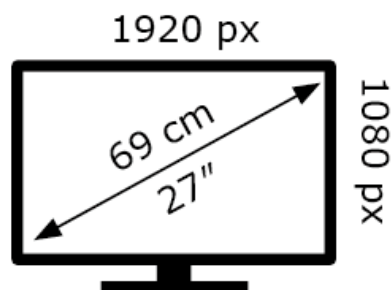

ENERGY

АOC

C27G4ZXE

21 kWh/1000h

ABCDEF**G**

31 kWh/1000h

2019/2013