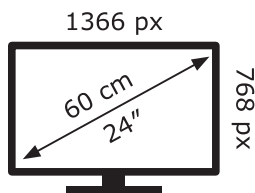

ENERG 

LG Electronics

24TN520S

25 kWh/1000h

2019/2013