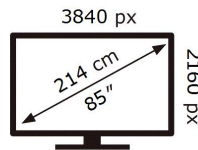

ENERGY

SAMSUNG

QE85QN95AAT

155 kWh/1000h

ABCDEF **G**

360 kWh/1000h

2019/2013