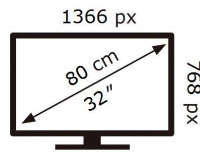

**ENERGY**

SAMSUNG

UE32T4005AK

**27** kWh/1000h

2019/2013