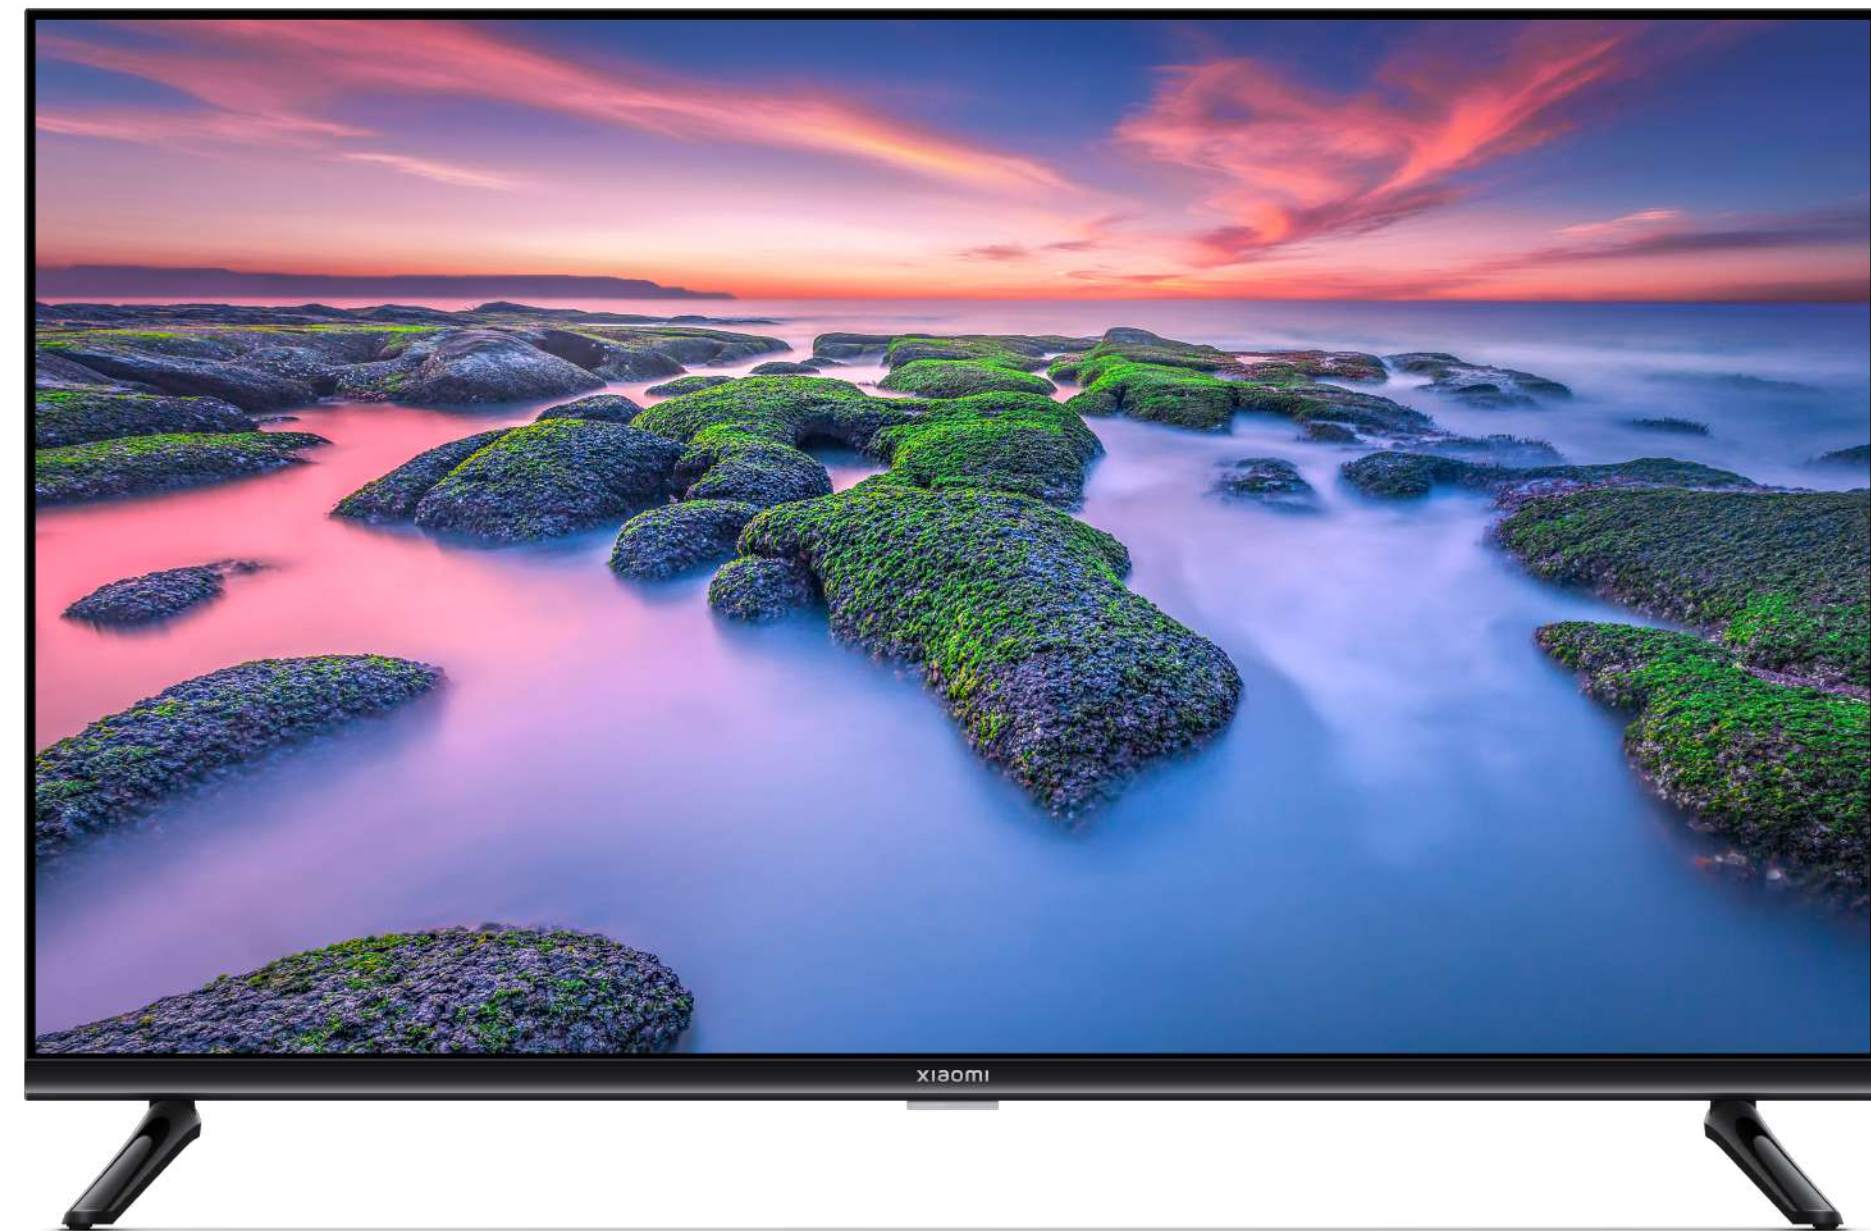

Xiaomi TV A2 32"

Smart life, limitless vision

- Unibody and limitless design
- Smart HD TV
- Dolby Audio™ and DTS® Virtual:X Sound
- Smart TV powered by Android TV™ 11
- Google Assistant built-in

Design & Dimensions

- Unibody and limitless design
- Dimensions (including base): 715.7 x 190.4 x 471.0mm
- Wall mount: 100 x 100mm
- Weight (including base): 3.94kg
- Color: Black
- Double stand

Display

- 32" HD
 - Resolution: 1,366 x 768
 - Color depth: 16.7 million
 - Refresh Rate: 60Hz
 - Viewing Angle: 178°(H)/178°(V)

Audio

- 20 W (2 x 10W) speakers
- Dolby Audio™, DTS-X® and DTS® Virtual:X support

Processor

- CPU: Quad-core Cortex-A55
- GPU: Mali G31 MP2
- RAM: 1.5GB
- Storage: 8GB

System

- Android TV™ 11
 - Google Assistant built-in
 - Google Play access
 - Smart home control hub
 - Chromecast built-in
 - Miracast supported
 - Netflix, Prime Video and Youtube pre-installed

Xiaomi TV A2 32" sports a double stand design with a premium metal frame, offering a sleek addition to any home. Users can enjoy an impressive viewing experience with an unrestricted screen size thanks to the bezel-less design. Boasting 16.7 million colors and a 60Hz refresh rate, this smart hub offers a true-to-life visual experience with a 1,366 x 768 resolution 32" HD display.