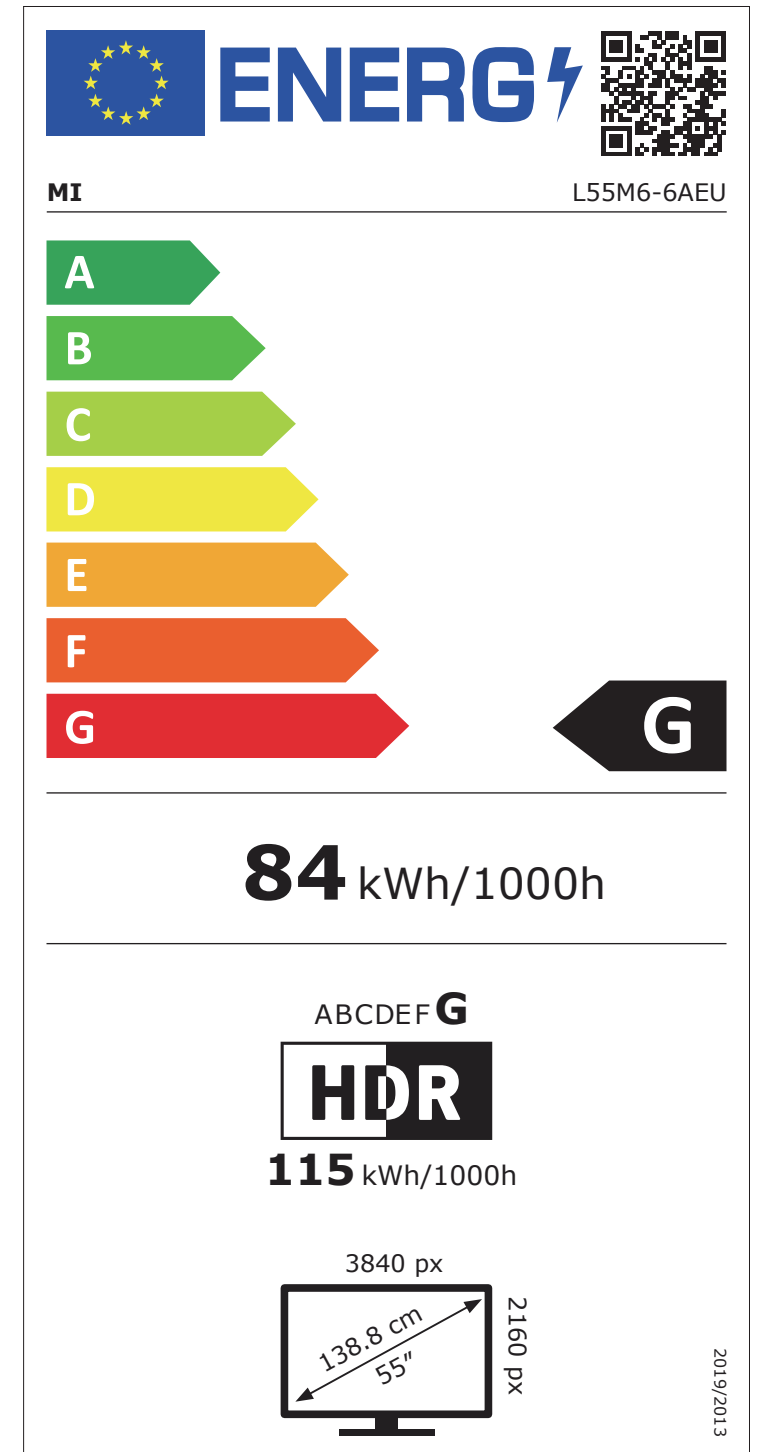

欧洲旧能效

60.00 mm

A	Supplier's Name	Xiaomi
B	Model Name	L55M6-6AEU
C	Energy Efficiency Class	A
D	Screen Size	E Centimetres 138.8
		F Inches 55
G	On-mode Power Consumption (W)	93
H	Annual Energy Consumption (kWh)	136
J	Standby-mode Power Consumption (W)	0.50
K	Off-mode Power Consumption (W)	N/A
L	Screen Resolution	3840*2160

169.00 mm

欧洲新能效

96.00 mm

192.00 mm