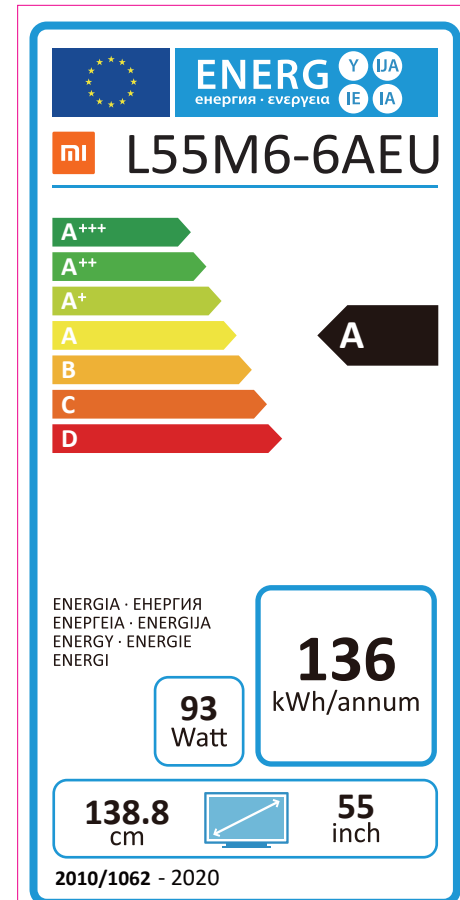

欧洲旧能效

60.00 mm

A	Supplier's Name	Xiaomi
B	Model Name	L55M6-6AEU
C	Energy Efficiency Class	A
D	Screen Size	E Centimetres 138.8
		F Inches 55
G	On-mode Power Consumption (W)	93
H	Annual Energy Consumption (kWh)	136
J	Standby-mode Power Consumption (W)	0.50
K	Off-mode Power Consumption (W)	N/A
L	Screen Resolution	3840*2160

169.00 mm

欧洲新能效

96.00 mm

192.00 mm