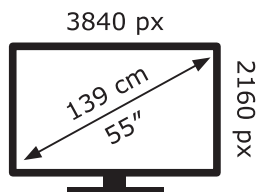

ENERG ⚡

LG Electronics

OLED55A26LA

72 kWh/1000h

ABCDEF**G**

138 kWh/1000h

2019/2013