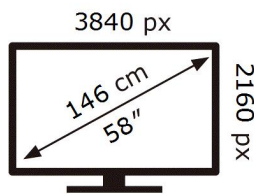

ENERG

SAMSUNG

UE58AU7105K

112 kWh/1000h

ABCDEF **G**

130 kWh/1000h

2019/2013